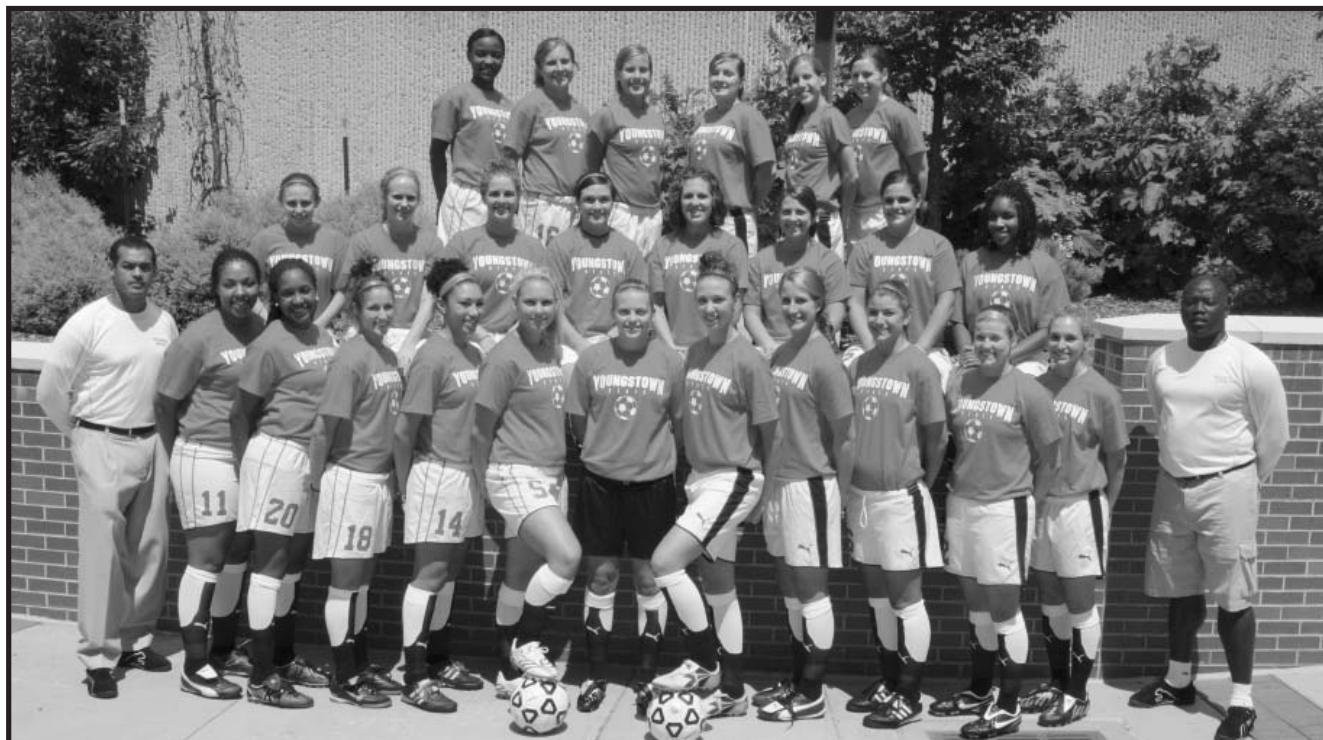

ALPHABETICAL ROSTER

No.	Name	Pos.
1	Caitlin Bodzioney	GK
23	Kate Bonn	MF
20	Roehelle Boone	MF
10	Jodi Bowlen	F
17	Natalie Brady	F
13	Lauren Brennan	F
21	Kara Cooper	F
7	Jordan Gapczynski	F
19	Brittney Humphrey	D
18	Kelsey Kempton	D
0	Nicole Kline	GK
24	Alex Lee	MF
22	Caitlin Lee	D
3	Jessica McMurray	MF
6	Iyesha Ollivierre	MF
4	Nina Pannoni	MF
11	Taylor Pickens	F
15	Amanda Polles	D
12	Keeley Rice	D
27	Hannah Snyder	F
25	Mariah Snyder	D/GK
2	Kelly Storkel	MF
28	Geneva Strelka	MF
5	Rebecca Thomas	MF
16	Carrie Wack	D
14	Dominique Ward	D

Pronunciation Guide

Bodzioney • Bawd-zee-o-nee | **Gapczynski** • Gap-Chin-Skee | **Iyesha Ollivierre** • Eye-E-Sha All-uh-VAIR
Pannoni • Pa-NO-nee | **Polles** • Polls | **Storkel** • Store-kel