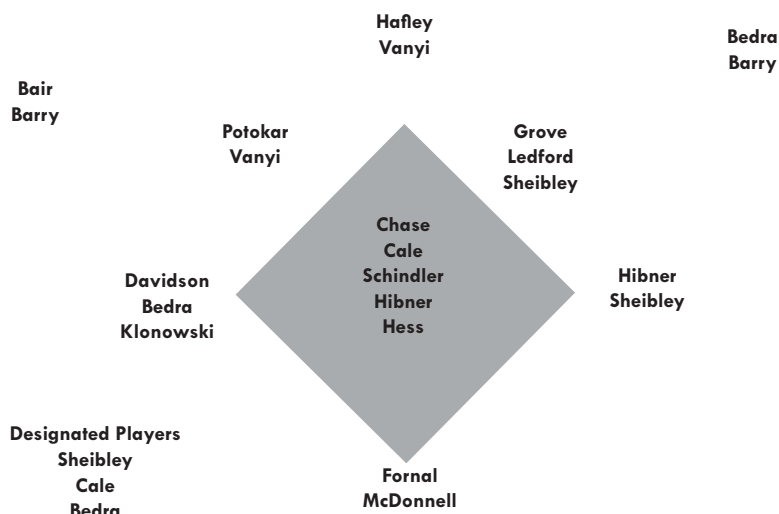

McDonnell Climbing Dingers Chart

In just two seasons, junior Kristen McDonnell has established herself as one of the top power hitters in school history. After two seasons, McDonnell has belted 16 home runs, which ranks fourth all-time. McDonnell tied the single-season record with 10 homers in 2006 and cranked six in 2007. She needs two more to move into a tie for second place with Chris Noterschi (18, 1995-98).

Grove Named to All-Newcomer Team

Sophomore Autumn Grove Became the eighth YSU player named to the Horizon League All-Newcomer Team since 2003 after batting .336 with six home runs last season. She also ripped four doubles with 17 runs batted in and a slugging percentage of .531. Grove also ranked second on the team with 12 multi-hit games and five multi-RBI games.

2008 Youngstown State Softball Leaders

Batting Average

Kristin Bair	.526
Rochelle Vanyi	.333
Kristen McDonnell	.286

Runs

Rochelle Vanyi	4
Katy Potokar	3
Jamie Fornal	2
Bethany Hafley	2

Hits

Kristin Bair	10
Rochelle Vanyi	7
Jamie Fornal	5

Doubles

Rochelle Vanyi	3

Triples

Katy Potokar	1

Home Runs

Rochelle Vanyi	2

RBI

Kristin Bair	3
Rochelle Vanyi	3
Kristen McDonnell	1
Katy Potokar	1
Kim Klonowski	1

Slugging Percentage

Rochelle Vanyi	.762
Kristin Bair	.579
Katy Potokar	.417

Wins

None

ERA

Erin Schindler	5.00

Strikeouts

Cheryl Cale	8

Innings Pitched

Danielle Chase	16.1
Cheryl Cale	16.1

2008 YOUNGSTOWN STATE PROBABLE DEPTH CHART